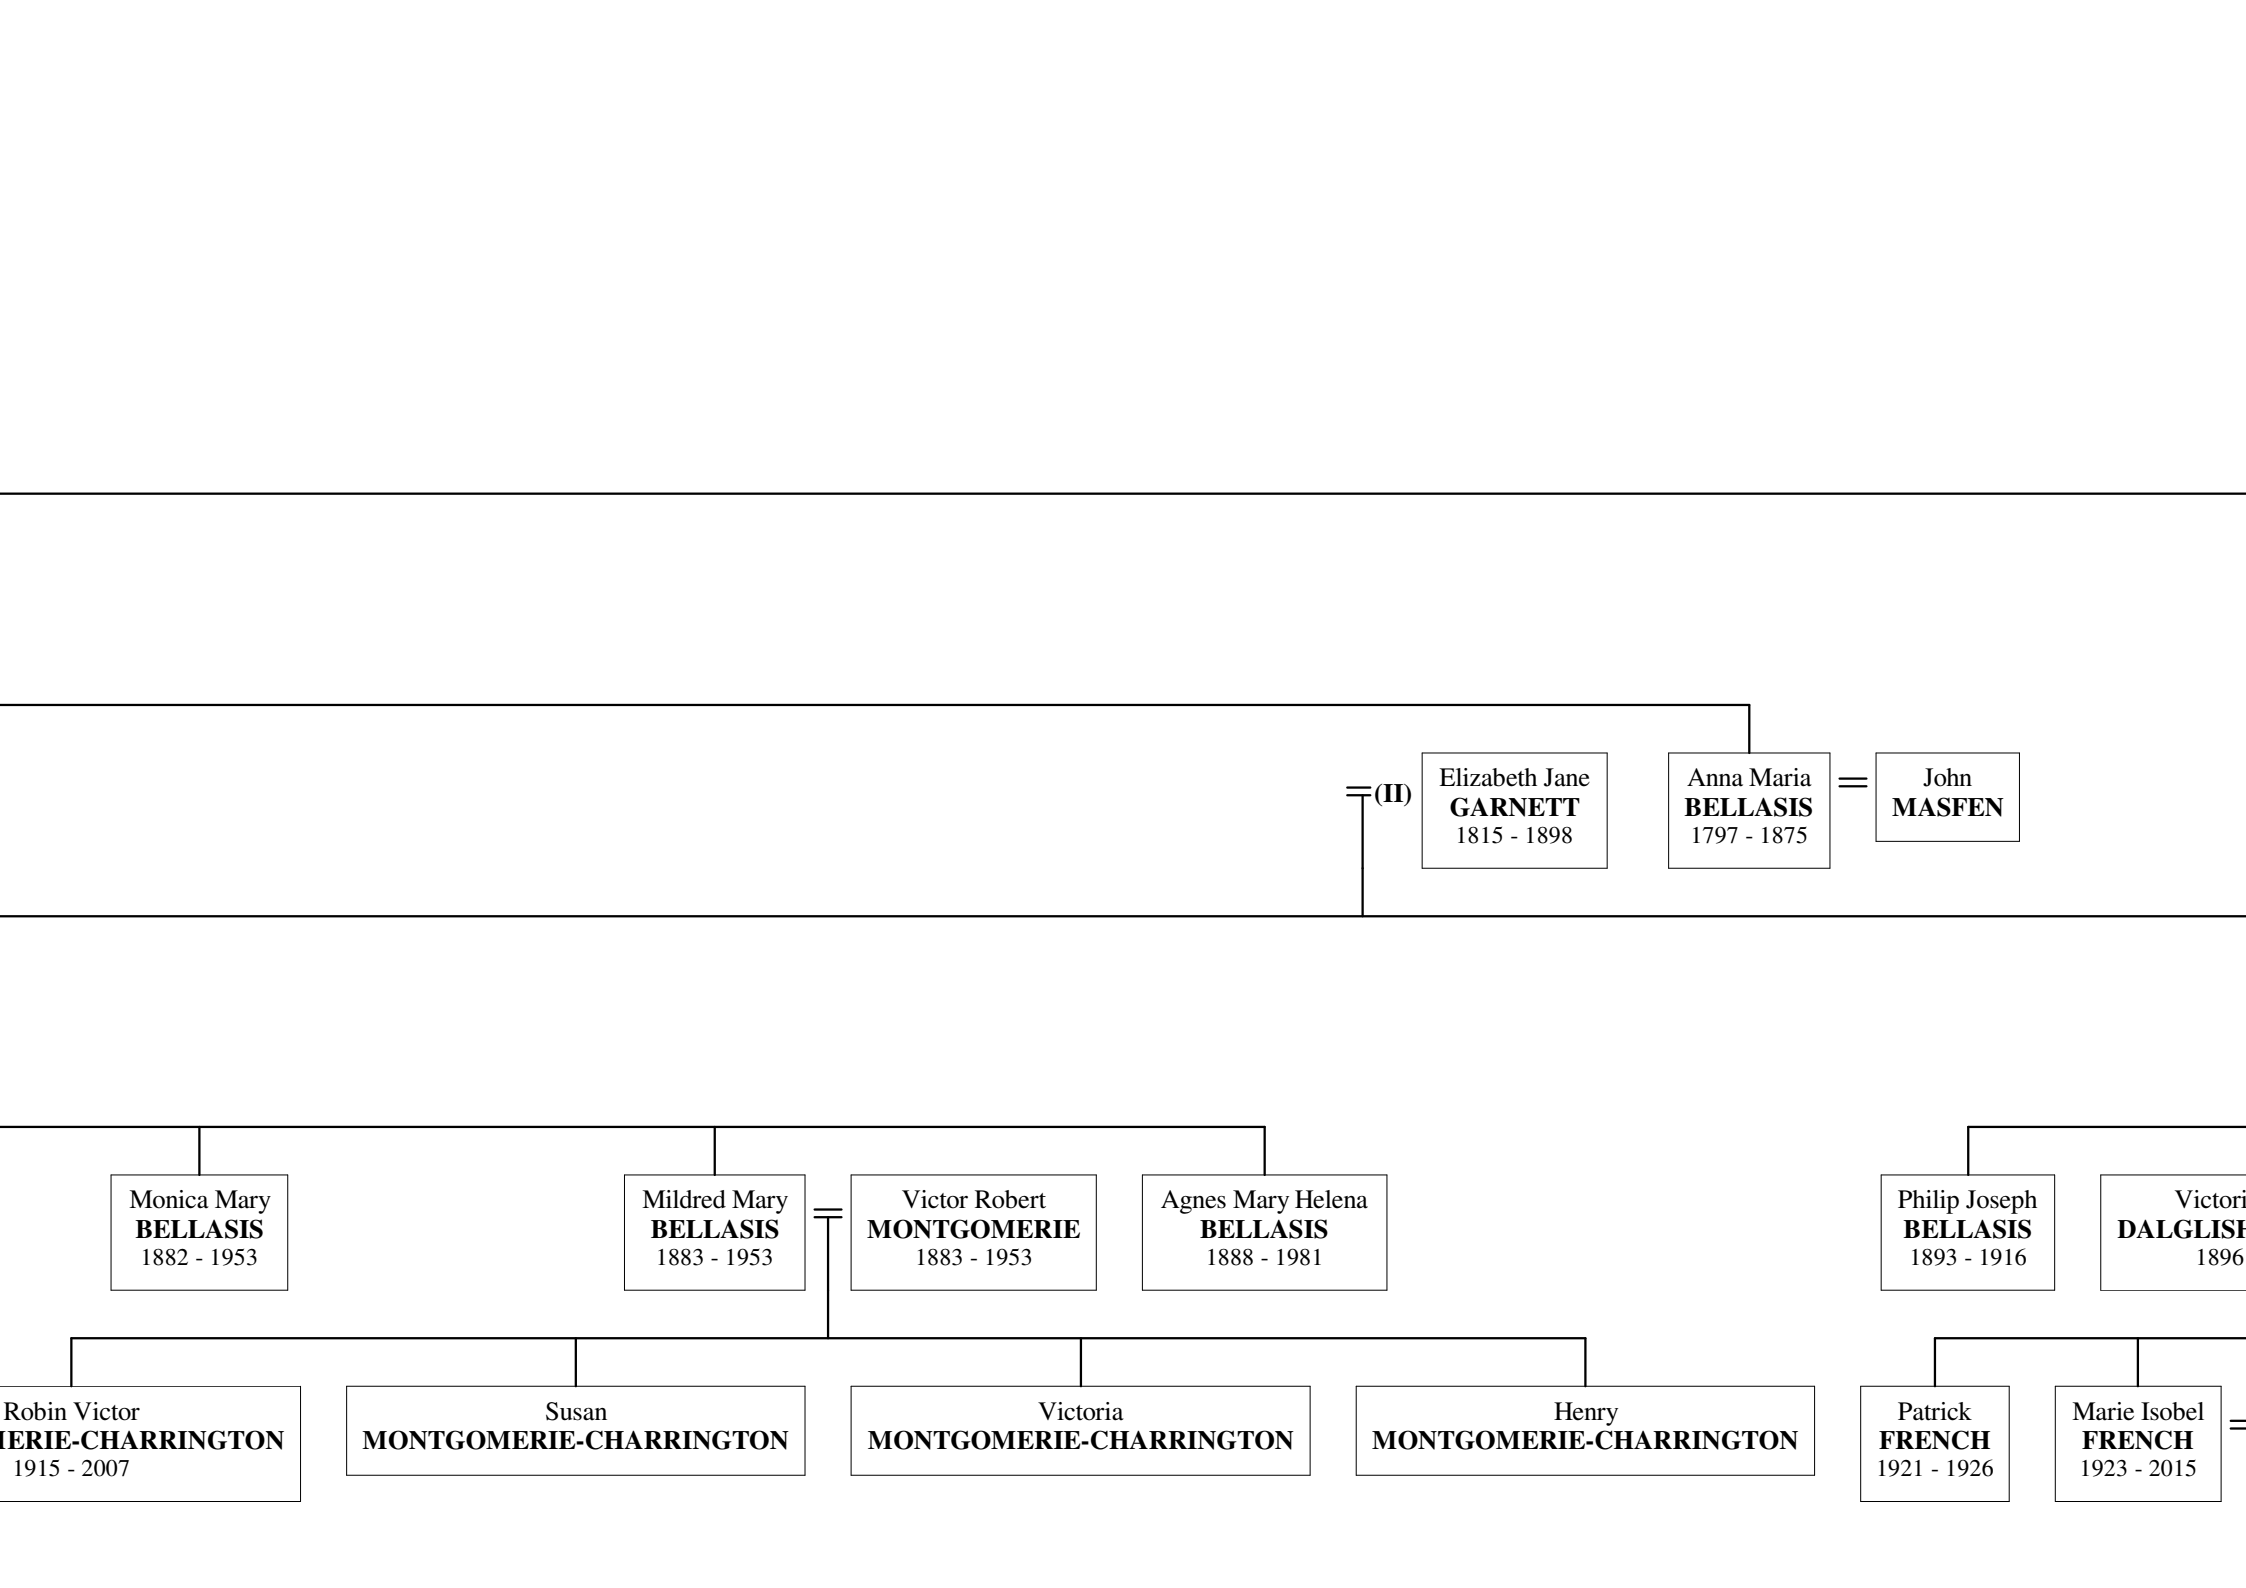

Joseph F
BELLASIS
1759 -

Cyril Edward
BELLASIS
1879 - 1879

John Henry
BELLASIS
1880 - 1949

John William Melville
BELLASIS
1914 - 1989

Monica Dorothy
DREW

Descendants of George BELLASIS