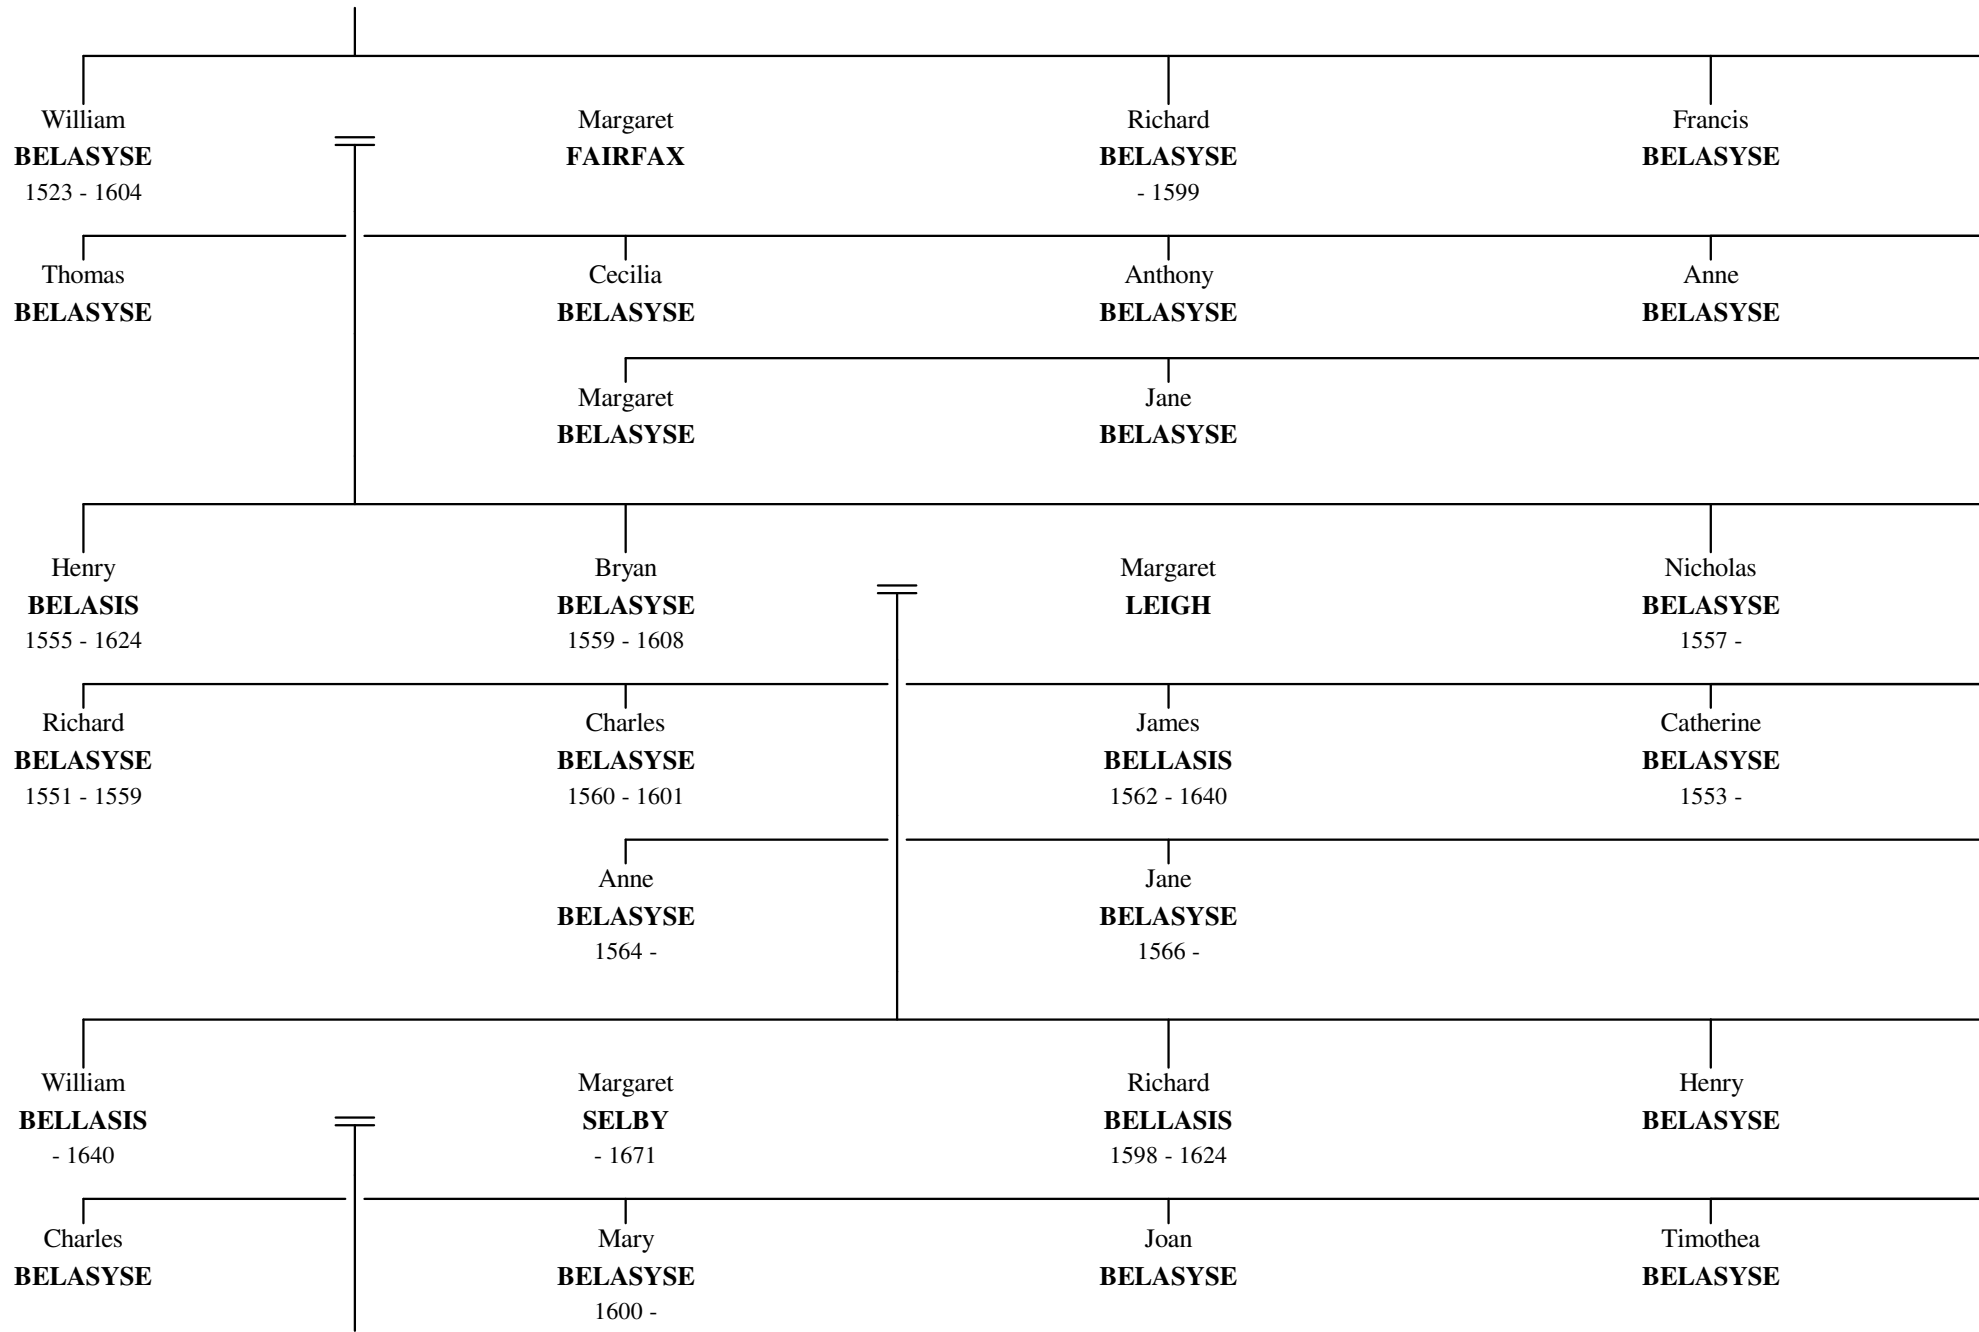

Line of Descent Between John DE BELASIS and Richard Fauconberg BELLASIS

Elizabeth
BELLASIS
1728 - 1817

Emma
BELLASIS
1732 - 1792

Agnes
BELLASIS

Hannah
BELLASIS
1735 - 1821

Margaret
BELLASIS
1738 - 1817

Edward
BELLASIS
1800 - 1873

Elizabeth Jane
GARNETT
1815 - 1898

Anna Maria
BELLASIS
1797 - 1875

Richard Garnett
BELLASIS
1849 -

Edward
BELLASIS
1852 - 1922

William
DALGLISH BELLASIS
1854 - 1941

Mary
WALMESLEY
1855 - 1888

Henry Lewis
BELLASIS
1859 -