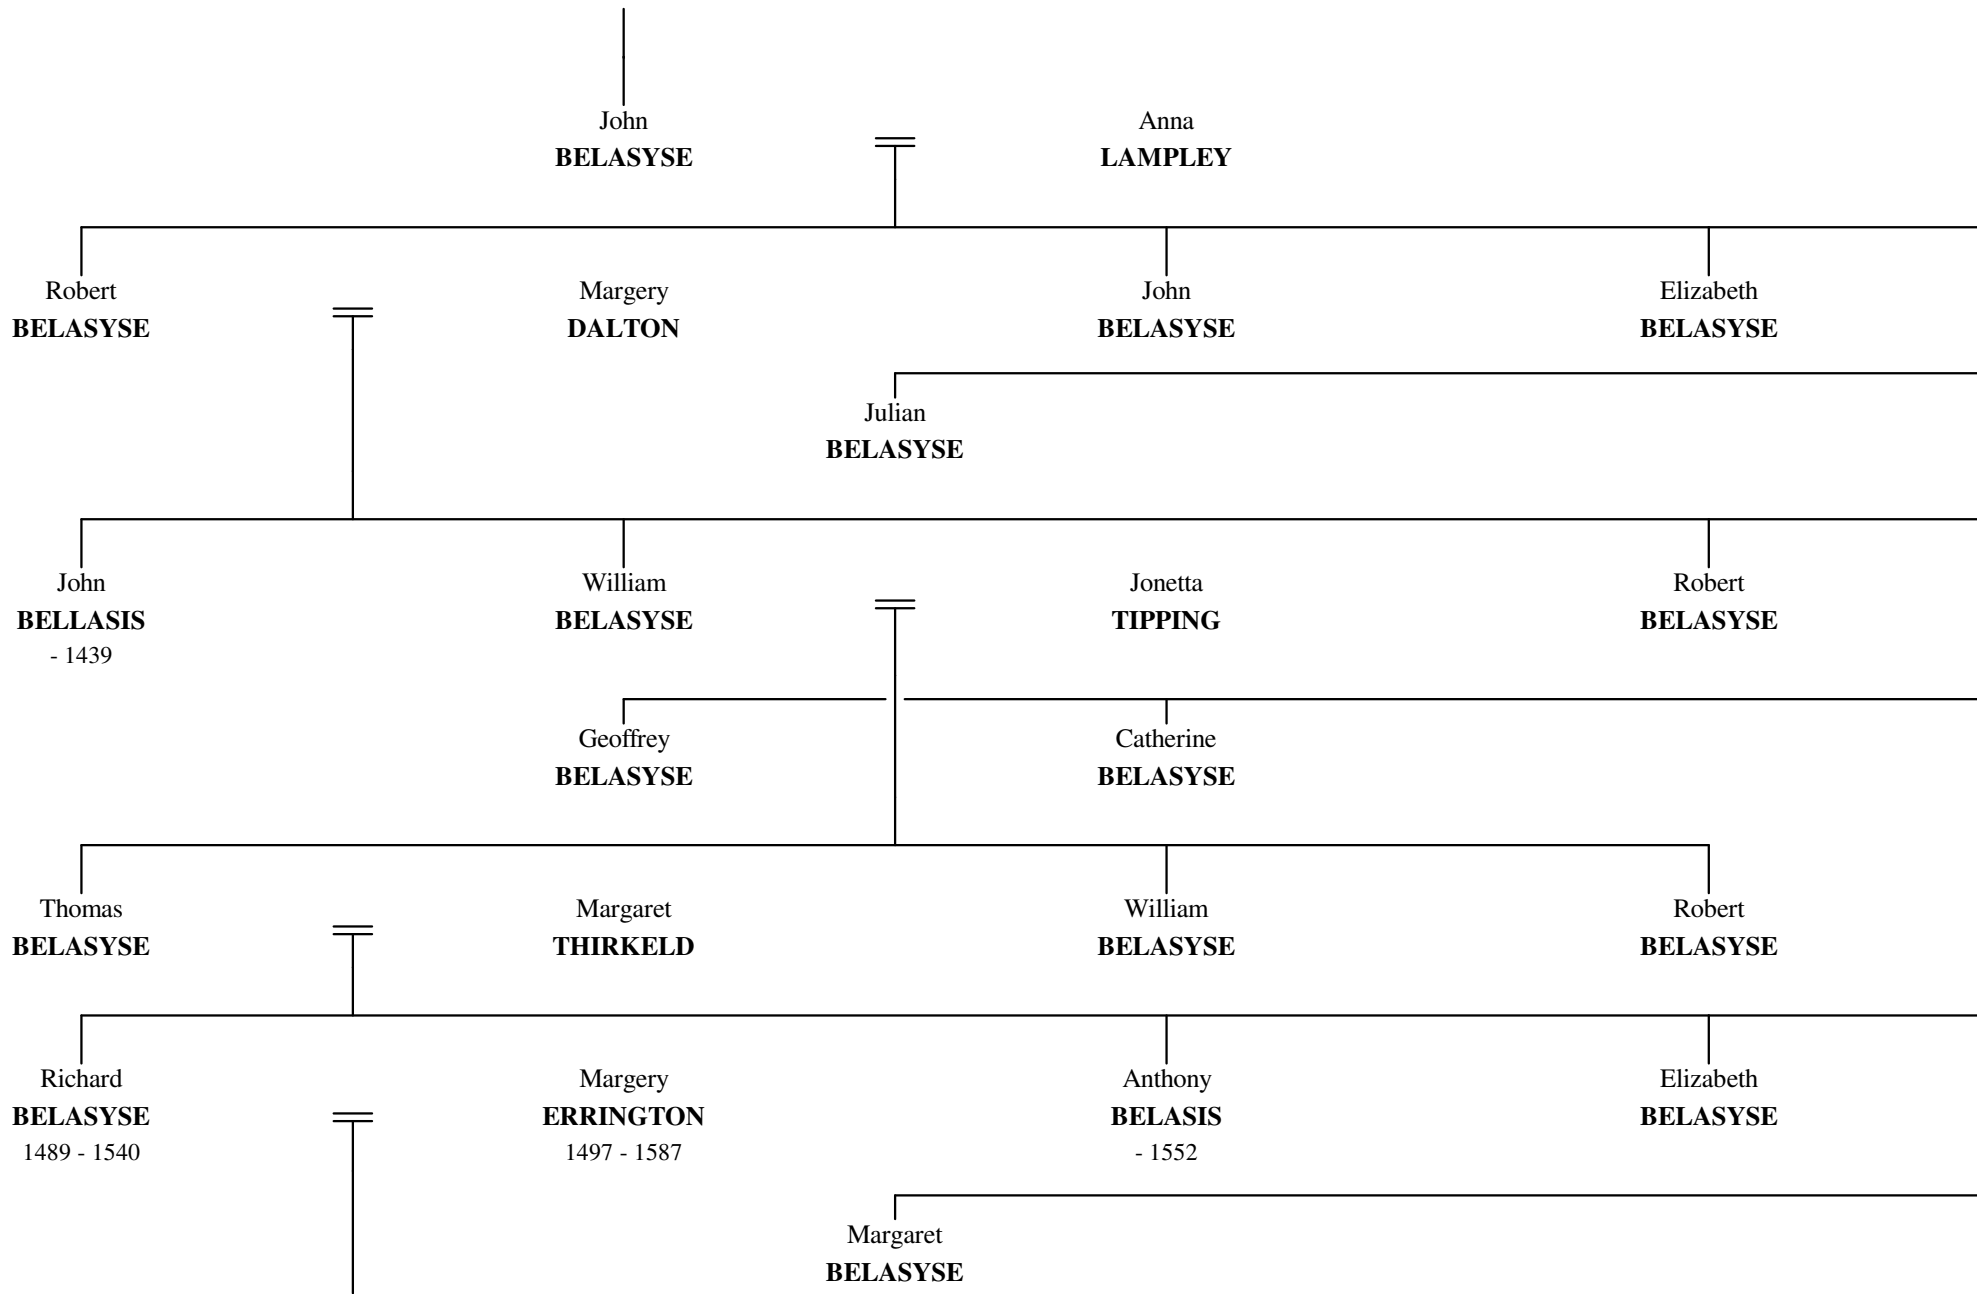

Line of Descent Between John DE BELASIS and Richard Fauconberg BELLASIS

Elizabeth
BELLASIS
1728 - 1817

Emma
BELLASIS
1732 - 1792

Agnes
BELLASIS

Hannah
BELLASIS
1735 - 1821

Margaret
BELLASIS
1738 - 1817

Edward
BELLASIS
1800 - 1873

Elizabeth Jane
GARNETT
1815 - 1898

Anna Maria
BELLASIS
1797 - 1875

Richard Garnett
BELLASIS
1849 -

Edward
BELLASIS
1852 - 1922

William
DALGLISH BELLASIS
1854 - 1941

Mary
WALMESLEY
1855 - 1888

Henry Lewis
BELLASIS
1859 -