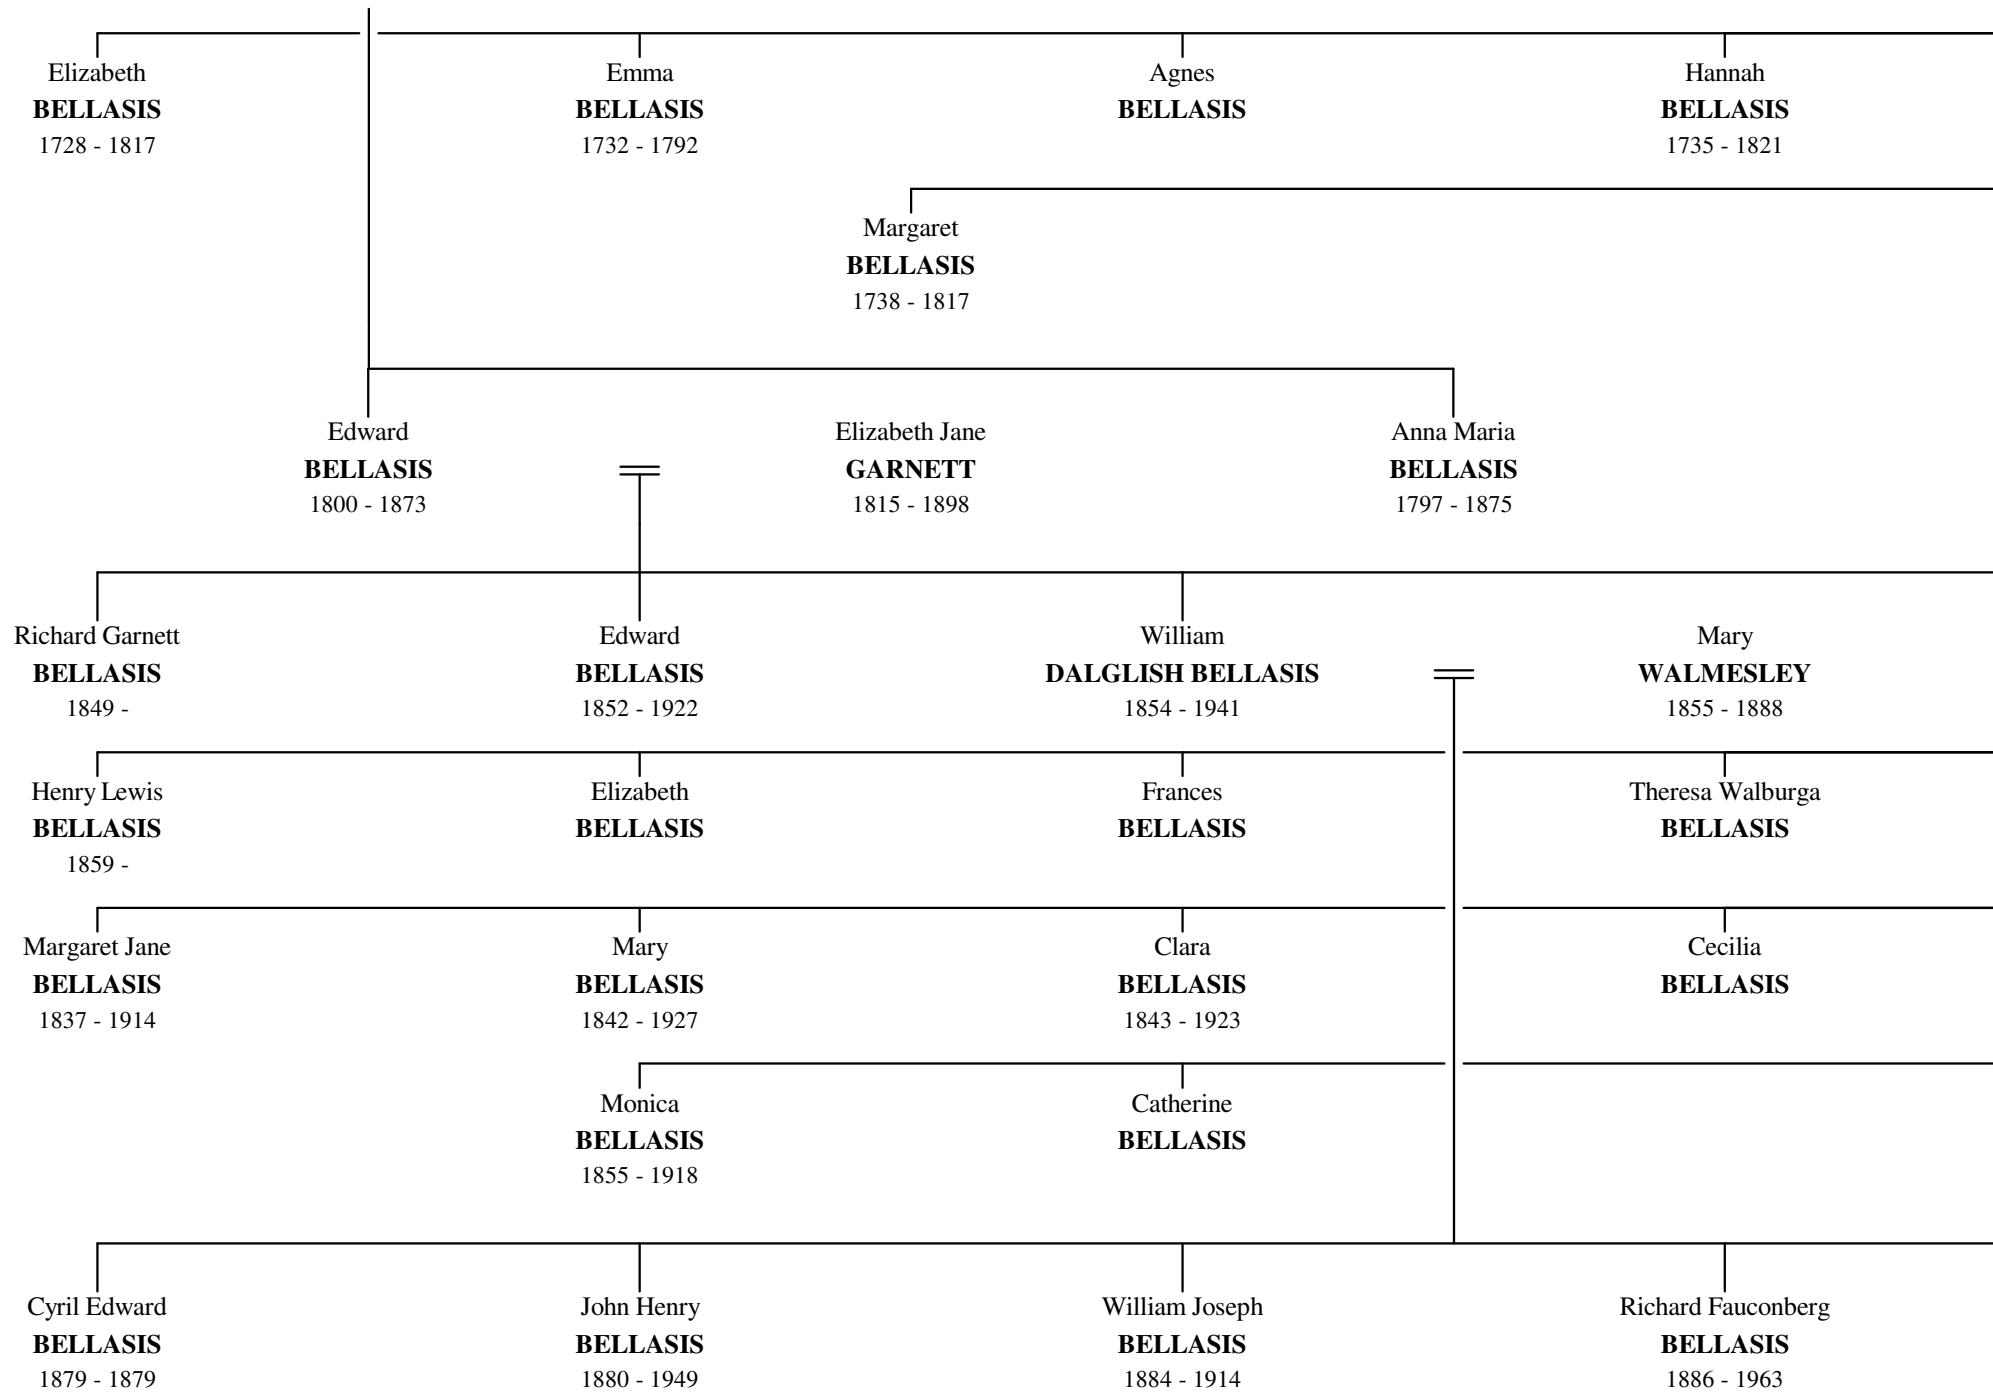

Line of Descent Between John DE BELASIS and Richard Fauconberg BELLASIS

Elizabeth
BELLASIS
1728 - 1817

Emma
BELLASIS
1732 - 1792

Agnes
BELLASIS

Hannah
BELLASIS
1735 - 1821

Margaret
BELLASIS
1738 - 1817

Edward
BELLASIS
1800 - 1873

Elizabeth Jane
GARNETT
1815 - 1898

Anna Maria
BELLASIS
1797 - 1875

Richard Garnett
BELLASIS
1849 -

Edward
BELLASIS
1852 - 1922

William
DALGLISH BELLASIS
1854 - 1941

Mary
WALMESLEY
1855 - 1888

Henry Lewis
BELLASIS
1859 -