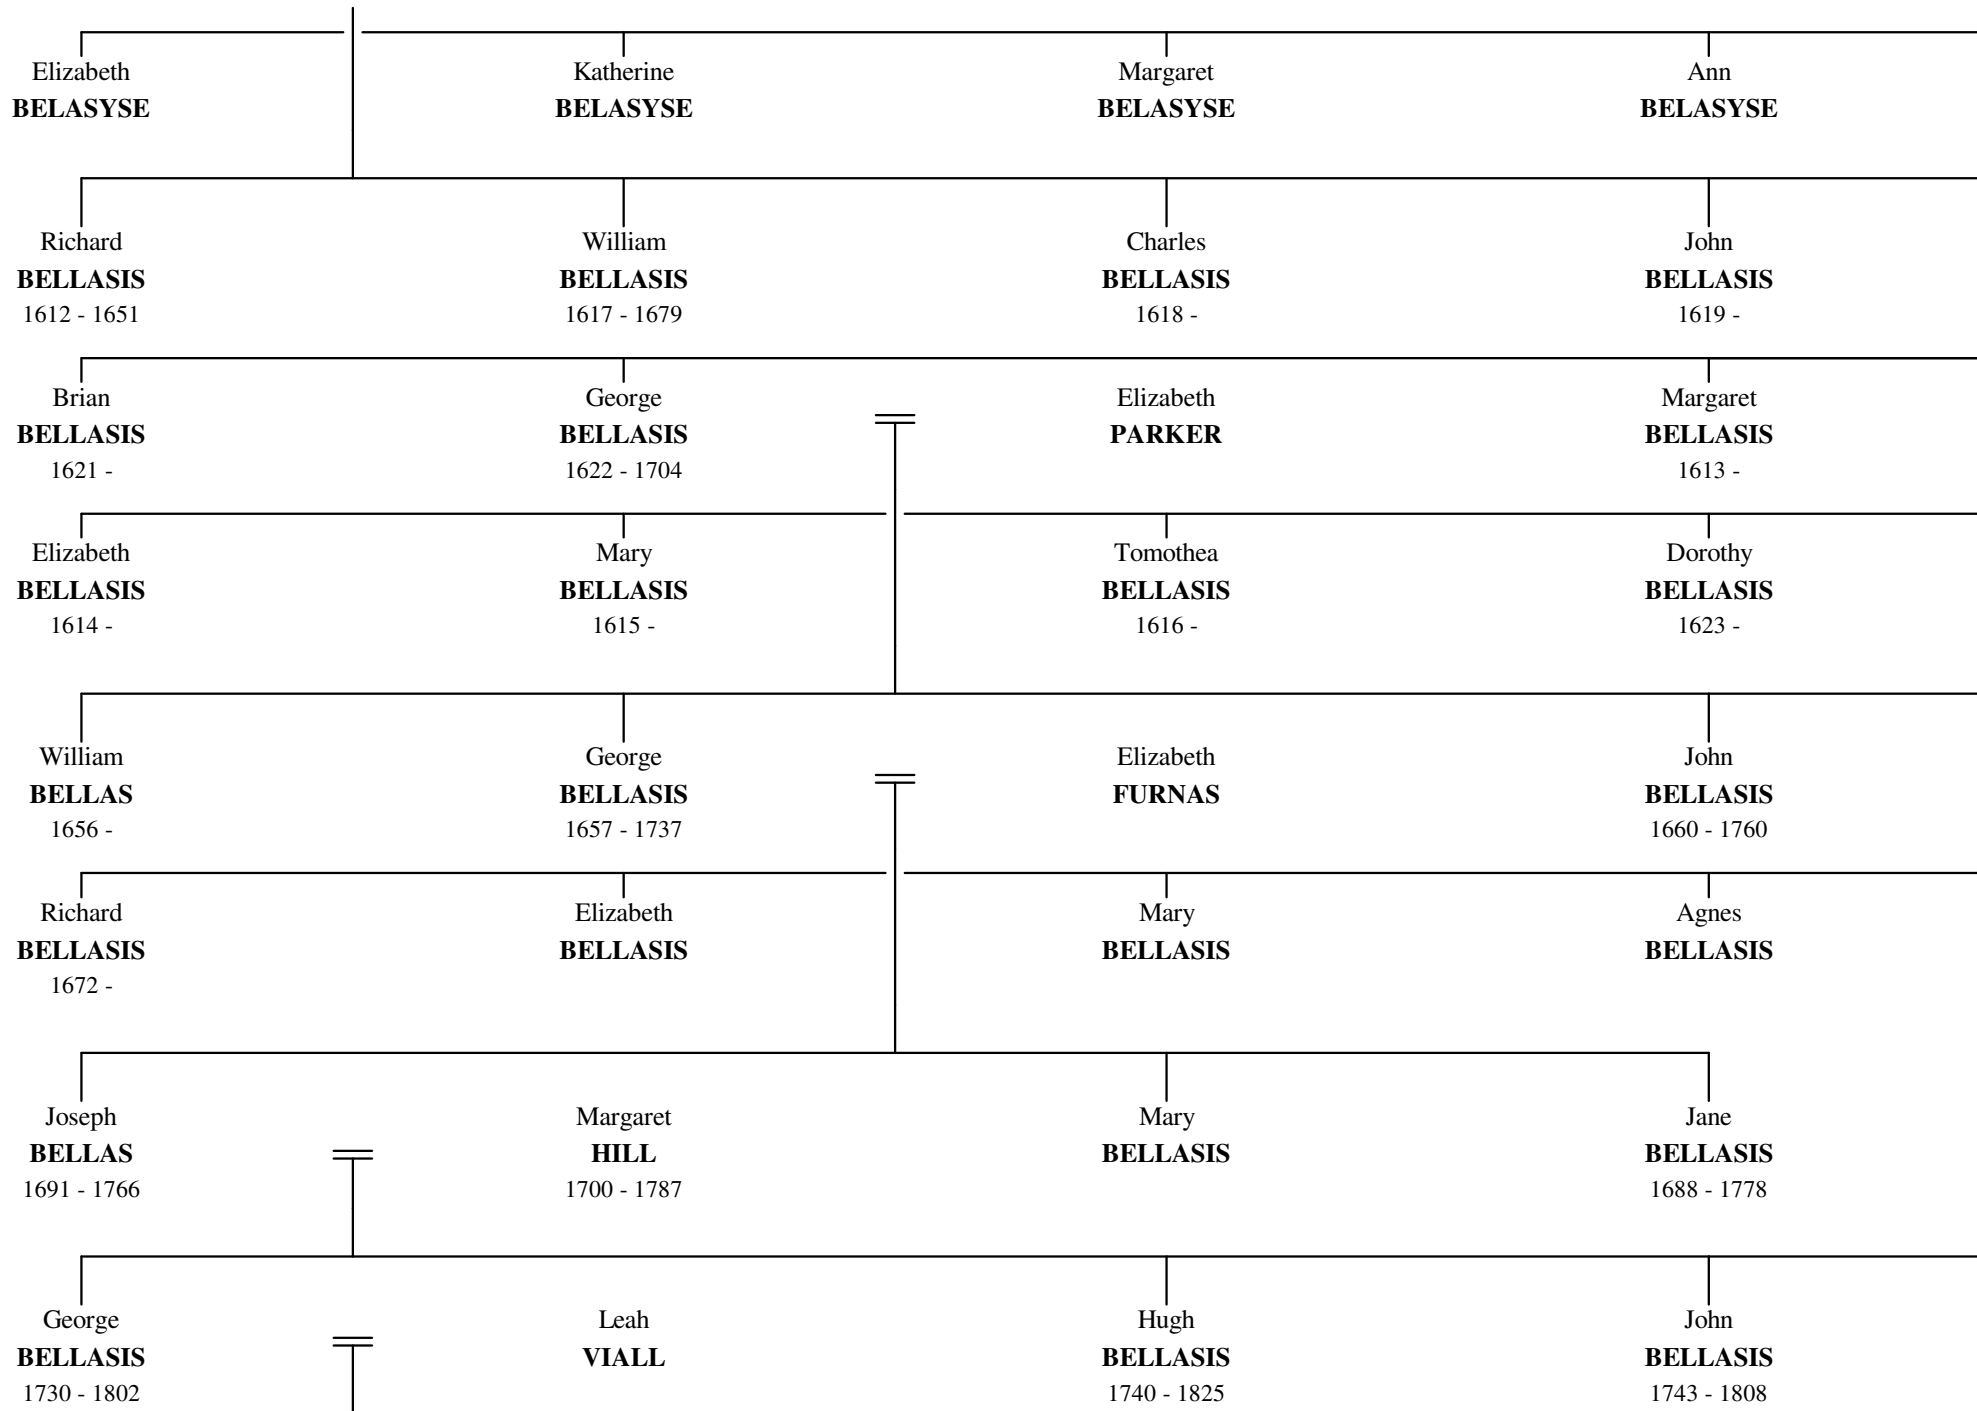

Line of Descent Between John DE BELASIS and Richard Fauconberg BELLASIS

Elizabeth
BELLASIS
1728 - 1817

Emma
BELLASIS
1732 - 1792

Agnes
BELLASIS

Hannah
BELLASIS
1735 - 1821

Margaret
BELLASIS
1738 - 1817

Edward
BELLASIS
1800 - 1873

Elizabeth Jane
GARNETT
1815 - 1898

Anna Maria
BELLASIS
1797 - 1875

Richard Garnett
BELLASIS
1849 -

Edward
BELLASIS
1852 - 1922

William
DALGLISH BELLASIS
1854 - 1941

Mary
WALMESLEY
1855 - 1888

Henry Lewis
BELLASIS
1859 -