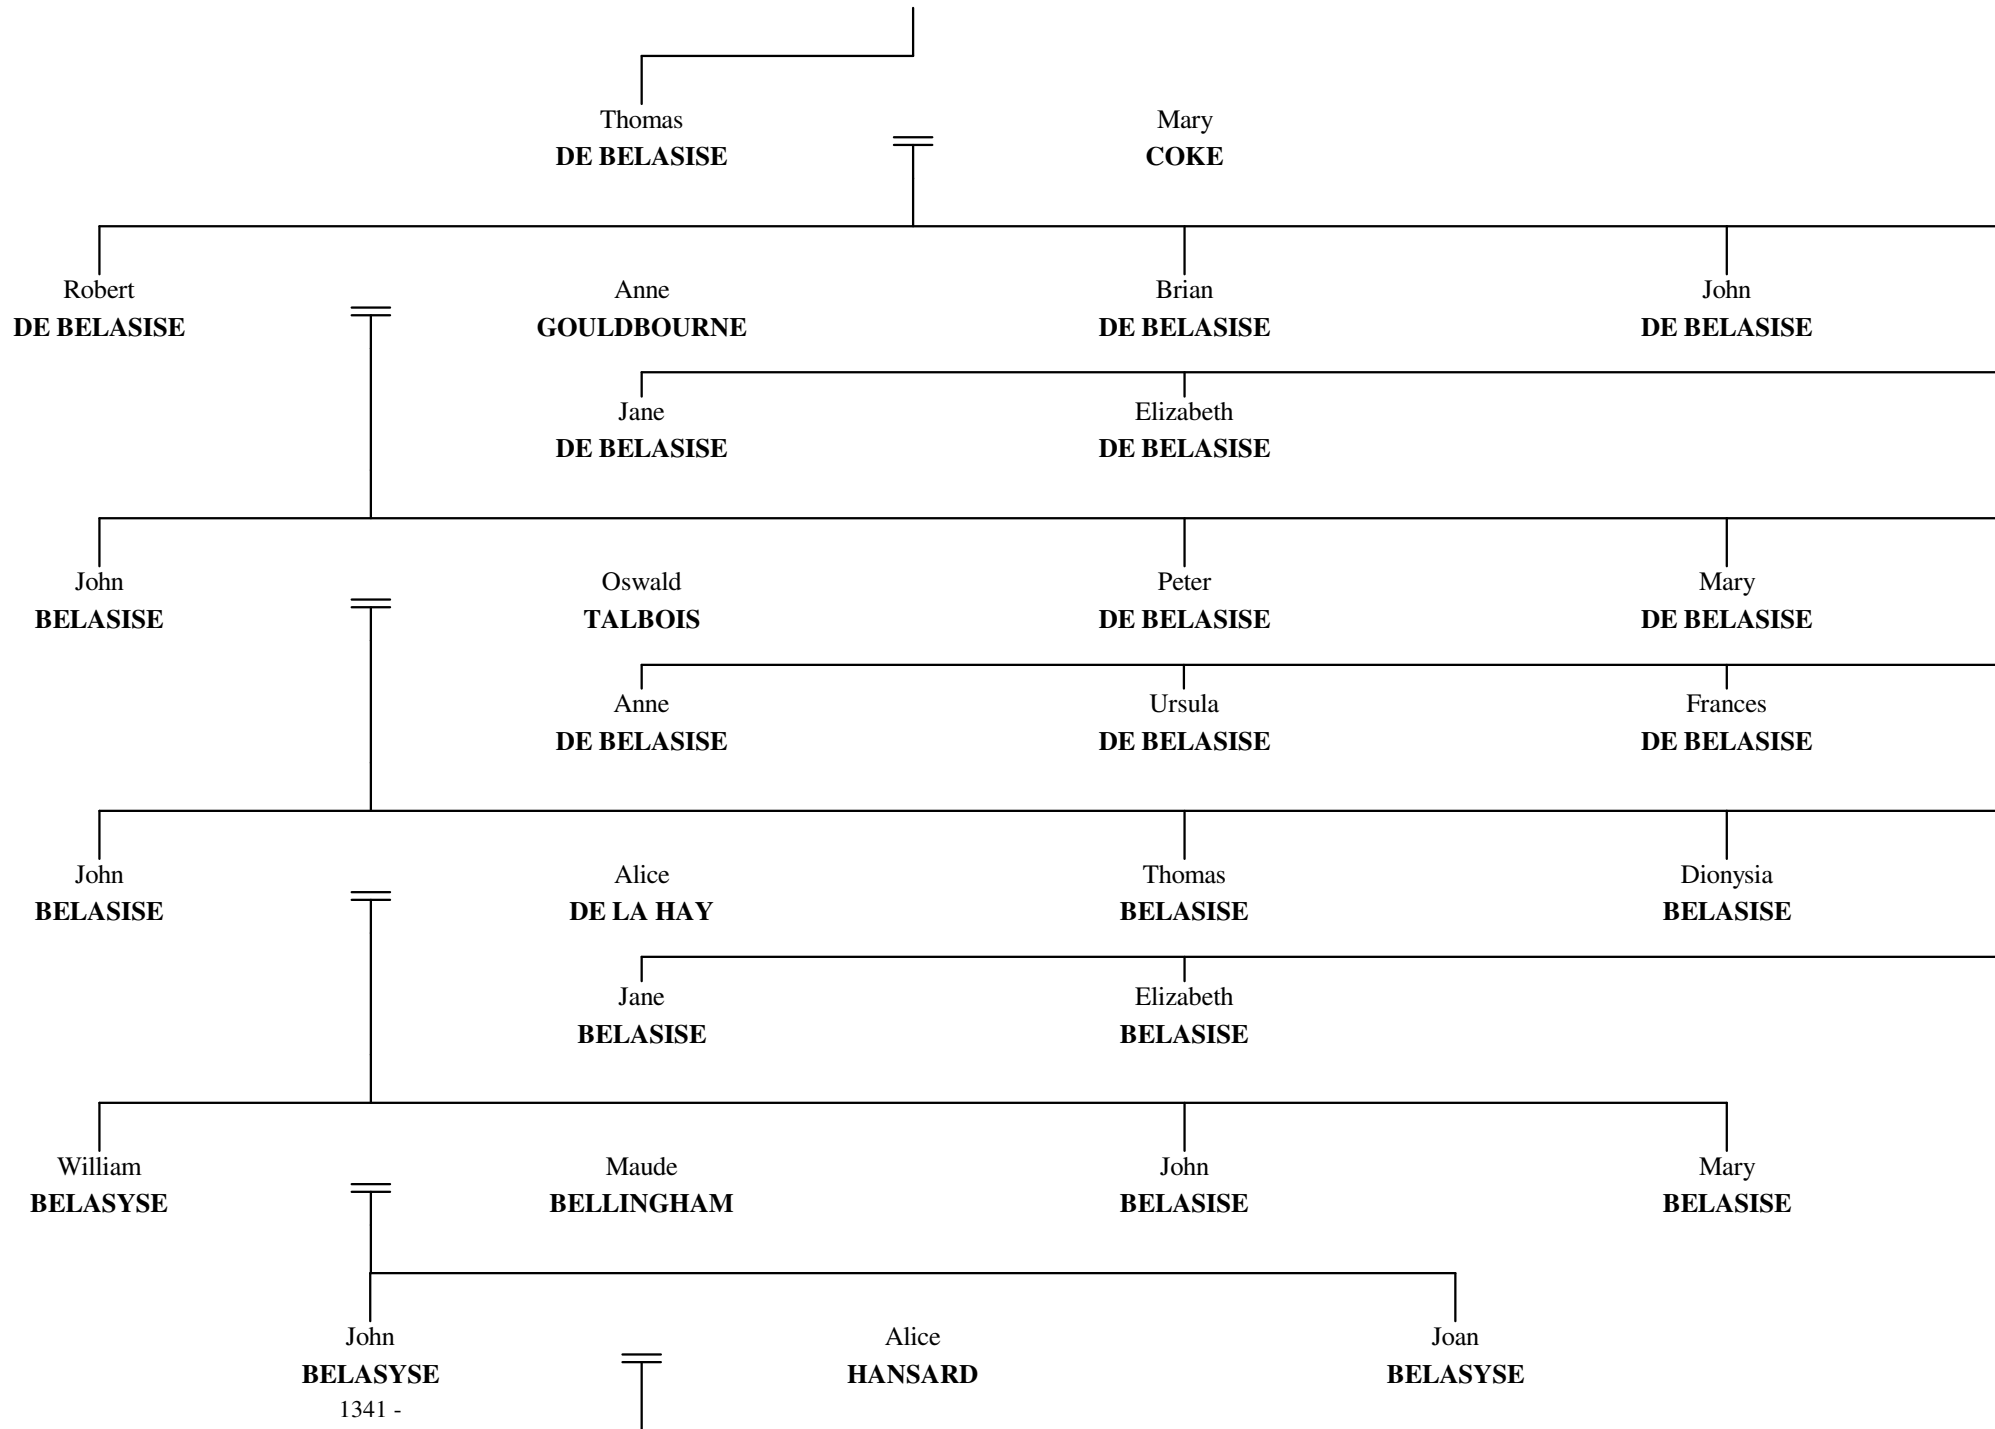

Line of Descent Between John DE BELASIS and Richard Fauconberg BELLASIS

Elizabeth
BELLASIS
1728 - 1817

Emma
BELLASIS
1732 - 1792

Agnes
BELLASIS

Hannah
BELLASIS
1735 - 1821

Margaret
BELLASIS
1738 - 1817

Edward
BELLASIS
1800 - 1873

Elizabeth Jane
GARNETT
1815 - 1898

Anna Maria
BELLASIS
1797 - 1875

Richard Garnett
BELLASIS
1849 -

Edward
BELLASIS
1852 - 1922

William
DALGLISH BELLASIS
1854 - 1941

Mary
WALMESLEY
1855 - 1888

Henry Lewis
BELLASIS
1859 -

Elizabeth
BELLASIS

Frances
BELLASIS

Theresa Walburga
BELLASIS

Margaret Jane
BELLASIS
1837 - 1914

Mary
BELLASIS
1842 - 1927

Clara
BELLASIS
1843 - 1923

Cecilia
BELLASIS

Monica
BELLASIS
1855 - 1918

Mildred Mary
BELLASIS
1883 - 1953

Agnes Mary Helena
BELLASIS
1888 - 1981