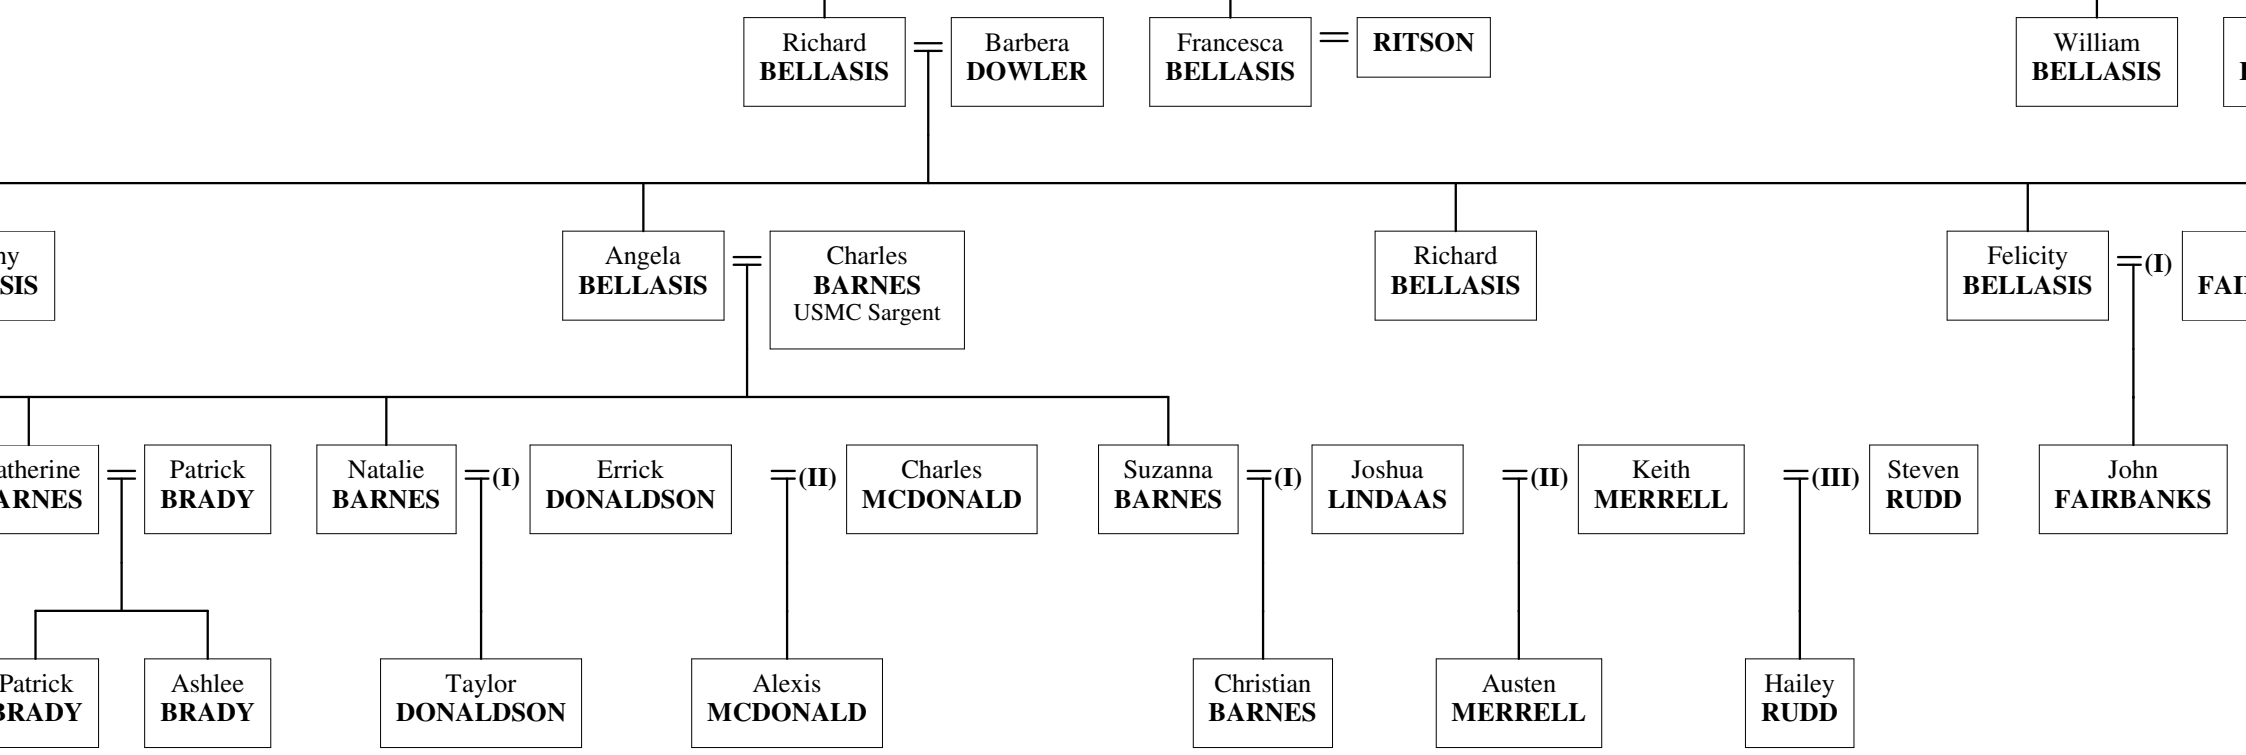

# endants of George BELLASIS

Josiah RAISEBECK

et  
**N**

n  
**TER**

a  
**TER**

th  
**IGG**

ON

Victoria  
**MONTGOMERIE-CHARRINGTON**

Henry  
**MONTGOMERIE-CHARRINGTON**

Patrick  
**FRENCH**

Marie  
**FRENCH**

=(I)

Thomas  
**WELDON**  
Sir/8th Baronet

=(II)

Alan  
**CATHCART**  
6th Earl/CB DSO

Elenor  
**FRENCH**